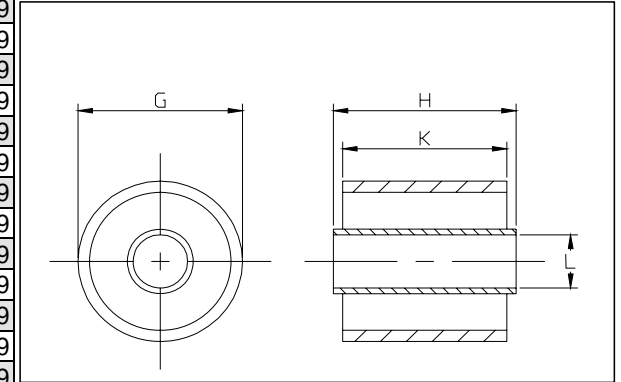

Accessories

Part No.	"G" Loop Diameter mm	"G" Loop Diameter inches	"H" Overall Length mm	"H" Overall Length inches	"K" Bush Length mm	"K" Bush Length inches	"L" Internal Diameter mm	"L" Internal Diameter inches	Price ea. excl. VAT

Bonded Bushes

0060151	BB10	28.6	1 1/8	25.4	1	23.8	15/16	9.5	3/8	3.99
0060152	BB11	28.6	1 1/8	31.8	1 1/4	28.6	1 1/8	9.5	3/8	3.99
0060153	BB12	28.6	1 1/8	35.0	1 3/8	31.8	1 1/4	9.5	3/8	3.99
0060155	BB14	28.6	1 1/8	31.8	1 1/4	28.6	1 1/8	11.0	7/16	3.99
0060157	BB16	28.6	1 1/8	38.1	1 1/2	31.8	1 1/4	11.0	7/16	3.99
0060159	BB18	28.6	1 1/8	31.8	1 1/4	28.6	1 1/8	12.7	1/2	3.99
0060160	BB19	28.6	1 1/8	38.1	1 1/2	31.8	1 1/4	12.7	1/2	3.99
0060161	BB20	28.6	1 1/8	41.3	1 5/8	38.1	1 1/2	11.0	7/16	3.99
0060162	BB21	28.6	1 1/8	31.8	1 1/4	28.6	1 1/8	10.0	25/64	3.99
0060163	BB22	28.6	1 1/8	31.8	1 1/4	28.6	1 1/8	12.0	15/32	3.99
0060164	BB23	28.6	1 1/8	31.8	1 1/4	28.6	1 1/8	13.0	33/64	3.99
0060215	MB003	31.8	1 1/4	33.5	1 5/16	30.5	1 13/64	12.7	1/2	3.99
0060216	MB004	29.8	1 11/64	30.5	1 13/64	25.4	1	16.0	5/8	3.99

Bushes & Bearings

Spherical Bearings

0060037	M110	28.6	1 1/8	9.50	3/8			12.70	1/2	19.99

Shortened Anti-Roll Bar Links

Part No.	Applicati	mm	Price excl. VAT
SU82BM01	BMW E46 02/98-		349.99
SU82BM01/1	BMW E46 02/98-		349.99
SU82BM02	BMW E46 02/98-		349.99
SU82BM02/1	BMW E46 02/98-		349.99
SU82BM03	BMW E46 02/98-		349.99
SU82BM03/1	BMW E46 02/98-		349.99
SU82BM04	BMW E46 02/98-		379.99
SU82BM04/1	BMW E46 02/98-		379.99
SU82BM04/2	BMW E46 02/98-		379.99
SU82BM05	BMW E46 02/98-		379.99
SU82BM05/1	BMW E46 02/98-		379.99
SUKO001	VAG 08/96-05 ADJUSTABLE		49.99
SUKO002	VX Astra G 02/98-		49.99
SUKO003	BMW E46 02/98-		49.99

C-Spanners

Part No.		Price ea. excl. VAT
C103	2.25" Lock Rings; RSX	6.49
C102	1.9" Lock Rings	6.49

Bump Stops

Part No.		Length mm	Length inches	Price ea. excl. VAT
0060042	M41	45	1 3/4	1.99
0060079	M51	27	1 1/16	1.99
0060124	M63A	60	2 3/8	4.99
0060127	M63F	150	6	14.99
0060128	M63G	150	6	14.99
0060129	M63H	150	6	14.99
0060130	M63I	150	6	14.99
TA13823	Loose	45	1.75	3.99
0460146	Loose	60	2.4	7.99